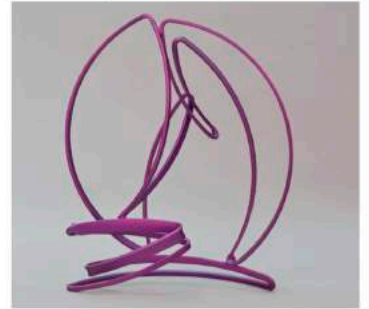

BRET PRICE
METAL
SCULPTURE
A 40 YEAR
SURVEY
1983-2023

JULY.15
- SEP.15.2023
ART SOURCE
OHIO